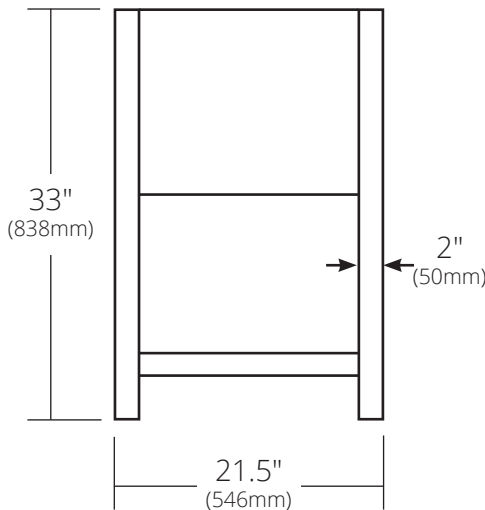

SPECIFICATIONS

SOLACE 48" VANITY

Solace Collection

Shown in Sunrise Oak with Ash shelf

FRONT VIEW

SIDE VIEW

- VNO481-A Sunrise Oak with Ash shelf
- VNO488-A Midnight Oak with Ash shelf
- VNO481-P Sunrise Oak with Pearl shelf
- VNO488-P Midnight Oak with Pearl shelf

PRODUCT DETAILS

- 48" w x 21.5" d x 33" h (1220mm x 546mm x 838mm)
- FSC certified solid oak
- Low VOC water-resistant finish
- Integrated NativeStone® shelf
- Vanity Top sold separately
- Two full-extension drawers with soft close slides and U-channel for P-Trap

INSTALLATION

- Freestanding vanity base

COORDINATING PRODUCTS

- Solace Mirror
- 48" NativeStone® Vanity Top or 48" Palomar Vanity Top with Integral Sink

IMPORTANT

Do NOT use tape or other adhesives on NativeStone® as it may remove the sealer.

Due to the handcrafted nature of this product, it will vary in finish, texture, and other details. Dimensions may vary up to 1/4" (6mm).