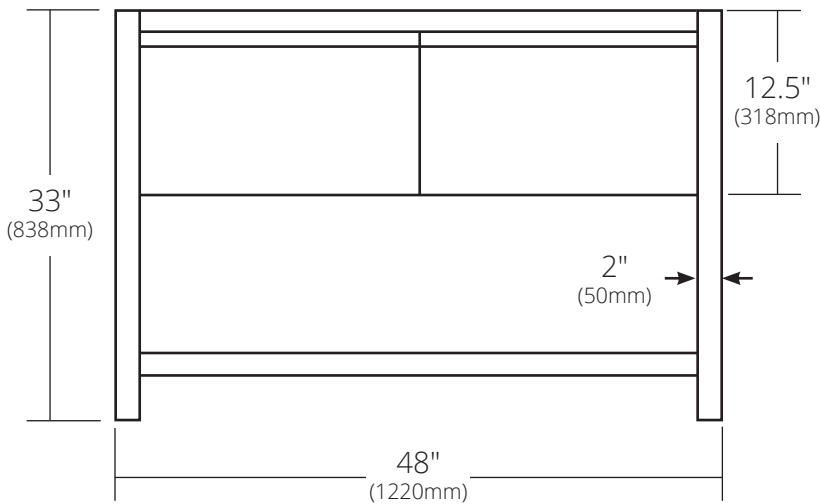

SPECIFICATIONS

SOLACE 48" VANITY

Solace Collection

Shown in Sunrise Oak with Ash shelf

FRONT VIEW

SIDE VIEW

- VNO481-A Sunrise Oak with Ash shelf
- VNO488-A Midnight Oak with Ash shelf
- VNO481-P Sunrise Oak with Pearl shelf
- VNO488-P Midnight Oak with Pearl shelf

PRODUCT DETAILS

- 48" w x 21.5" d x 33" h (1220mm x 546mm x 838mm)
- FSC certified solid oak
- Low VOC water-resistant finish
- Integrated NativeStone® shelf
- Vanity Top sold separately
- Two full-extension drawers with soft close slides and U-channel for P-Trap

INSTALLATION

- Freestanding vanity base

COORDINATING PRODUCTS

- Solace Mirror
- 48" NativeStone® Vanity Top or 48" Palomar Vanity Top with Integral Sink

IMPORTANT

Do NOT use tape or other adhesives on NativeStone® as it may remove the sealer.

Due to the handcrafted nature of this product, it will vary in finish, texture, and other details. Dimensions may vary up to 1/4" (6mm).